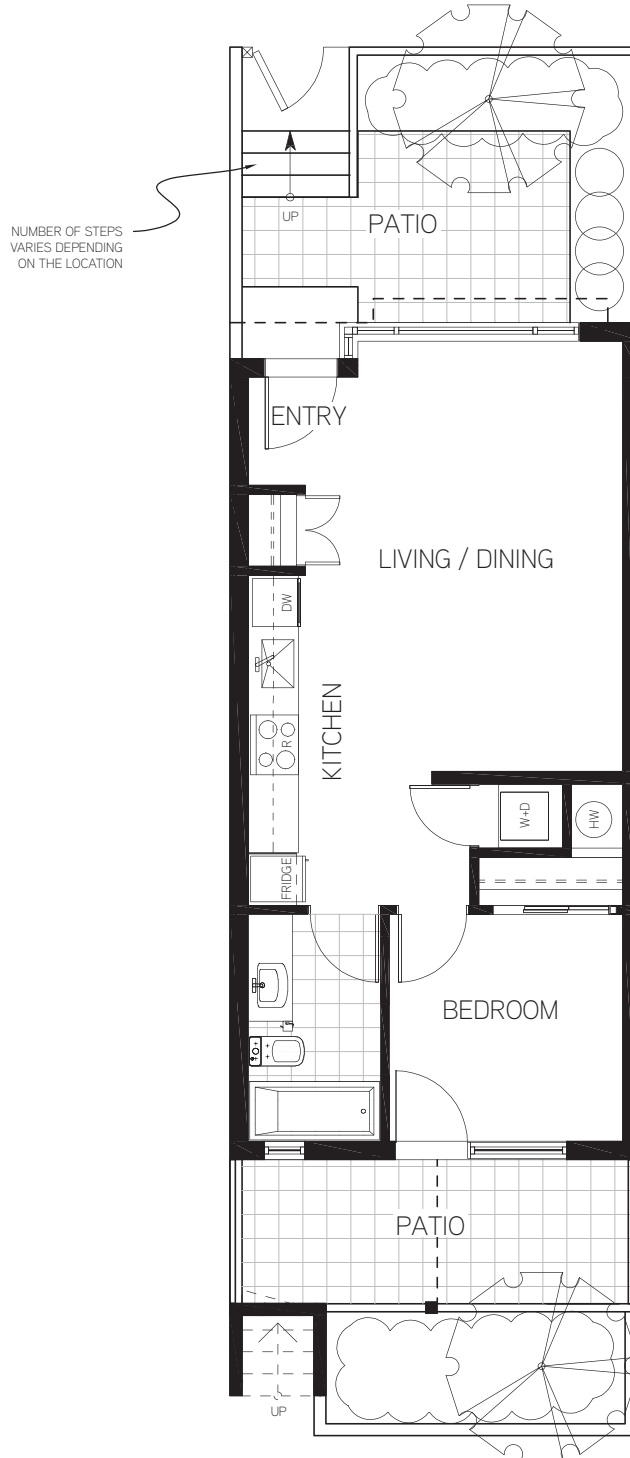

# Sample Garden Home

## 1 bed 1 bath

interior 576 sf  
 exterior 361 sf  
 total 937 sf

*lilibet*  
 HOMES AT QUEEN ELIZABETH PARK

BROUGHT TO YOU BY

The developer makes no representations or warranties and reserves the right to make changes and modifications to the information contained herein. Any information contained herein including, without limitation, maps, views, photography, development model and digital renderings of architecture and interiors are for illustration purposes only and may not be relied upon. Floorplans, layouts and finishes are subject to change. This is not an offering for sale. Only such offering can be made by way of Disclosure Statement E.&O.E. Virani Real Estate Advisors is a division of Virani Holdings Ltd.