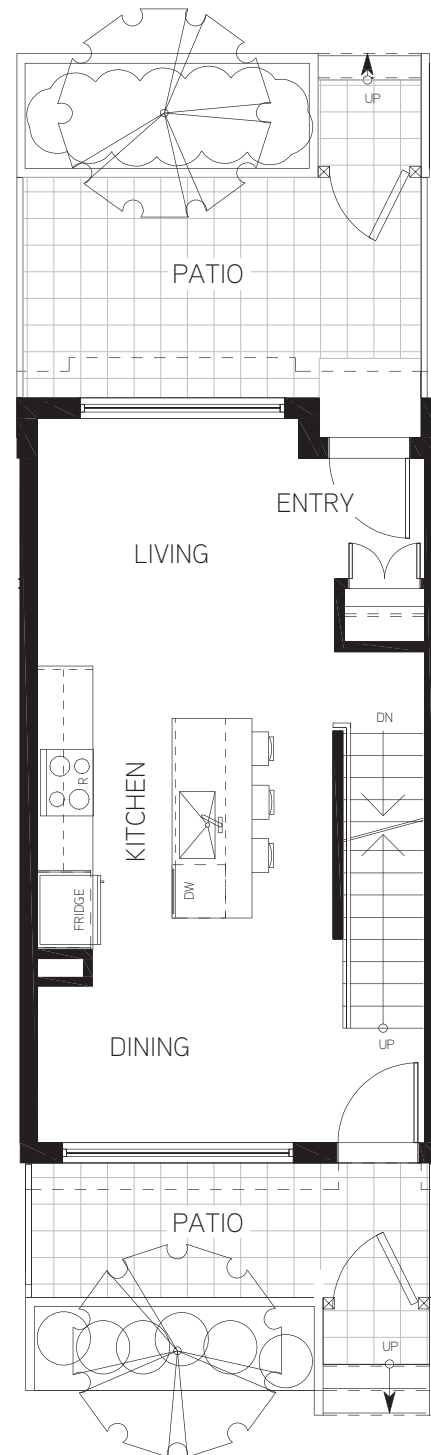

**Sample Townhome**  
3 bed 2.5 bath

interior 1,308 sf  
 exterior 422 sf  
 total 1,730 sf

PARKING LEVEL

LEVEL 1

LEVEL 2

LEVEL 3

BROUGHT TO YOU BY