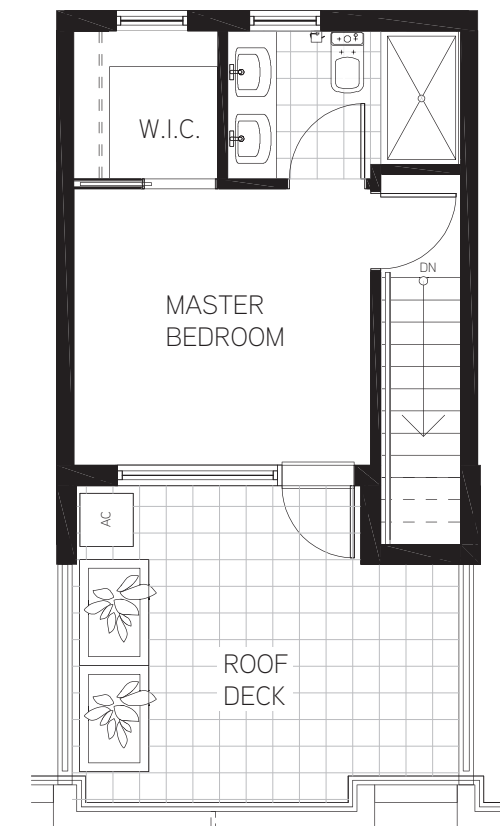

**Sample Townhome**  
3 bed 2.5 bath

interior 1,308 sf  
 exterior 422 sf  
 total 1,730 sf

PARKING LEVEL

LEVEL 1

LEVEL 2

LEVEL 3

BROUGHT TO YOU BY