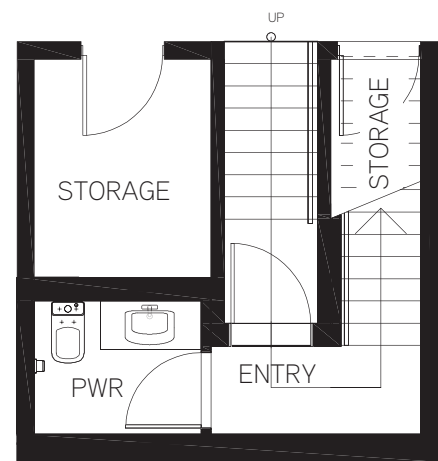

**Sample Townhome**  
3 bed 2.5 bath

interior 1,308 sf  
 exterior 422 sf  
 total 1,730 sf

PARKING LEVEL

LEVEL 1

LEVEL 2

LEVEL 3

BROUGHT TO YOU BY