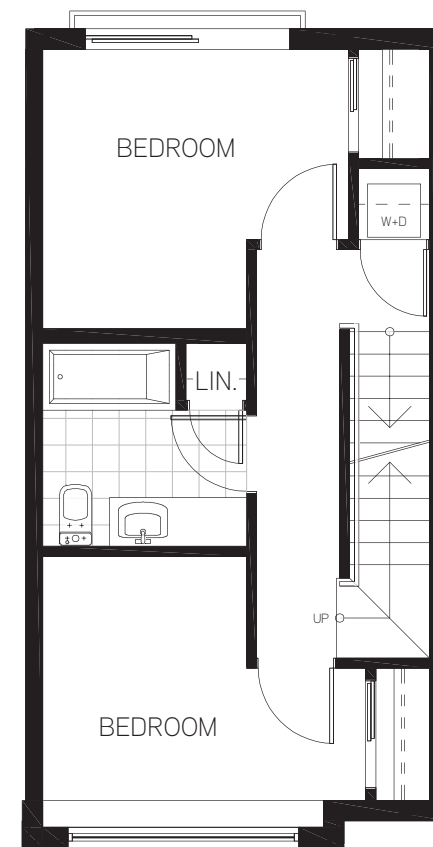

**Sample Townhome**  
3 bed 2.5 bath

interior 1,308 sf  
 exterior 422 sf  
 total 1,730 sf

PARKING LEVEL

LEVEL 1

LEVEL 2

LEVEL 3

BROUGHT TO YOU BY