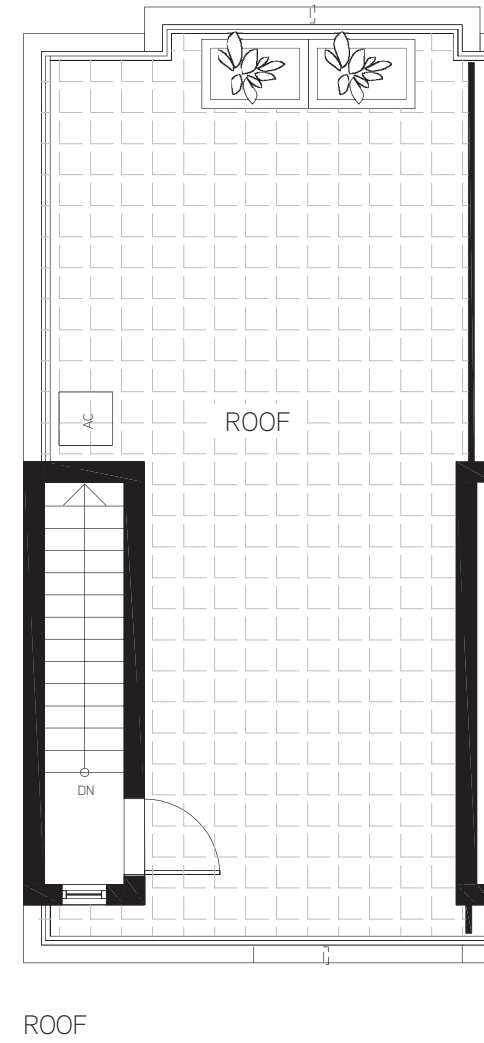

Townhome B7
2 bed 2.5 bath

interior 1,170sf
 exterior 547sf
 total 1,717sf

This is not an offering for sale. Any such offering can only be made with a disclosure statement. Prices are subject to change without notice. Artist's renderings and maps are representations only and may not be accurate. The developer reserves the right to make changes and modifications to the information contained herein without prior notice. Dimensions, sizes, specifications layout and materials are approximate only and subject to change without notice. E & O.E.