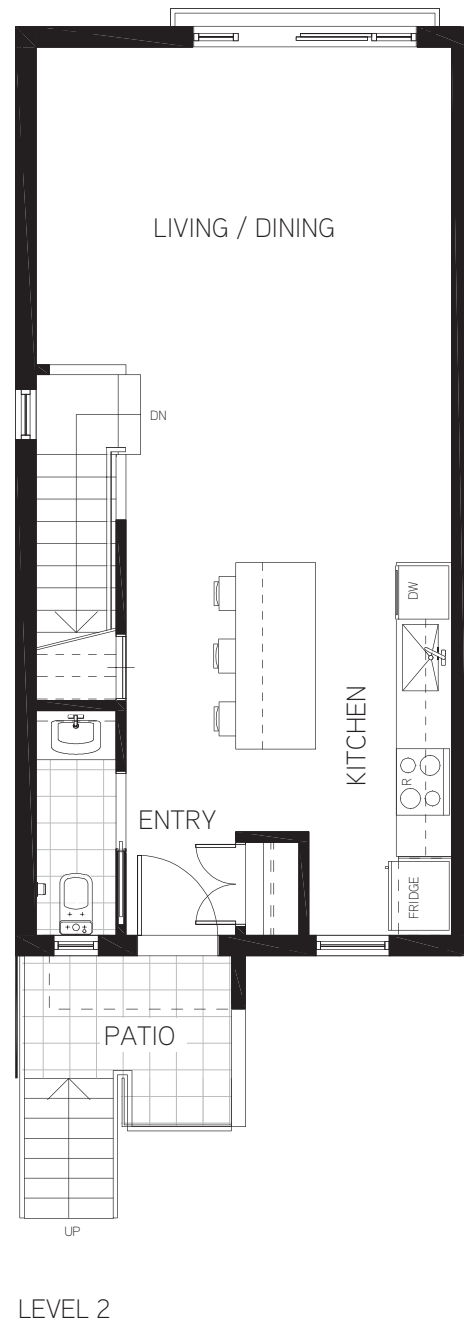

Townhome B7
2 bed 2.5 bath

interior 1,170sf
 exterior 547sf
 total 1,717sf

This is not an offering for sale. Any such offering can only be made with a disclosure statement. Prices are subject to change without notice. Artist's renderings and maps are representations only and may not be accurate. The developer reserves the right to make changes and modifications to the information contained herein without prior notice. Dimensions, sizes, specifications layout and materials are approximate only and subject to change without notice. E & O.E.