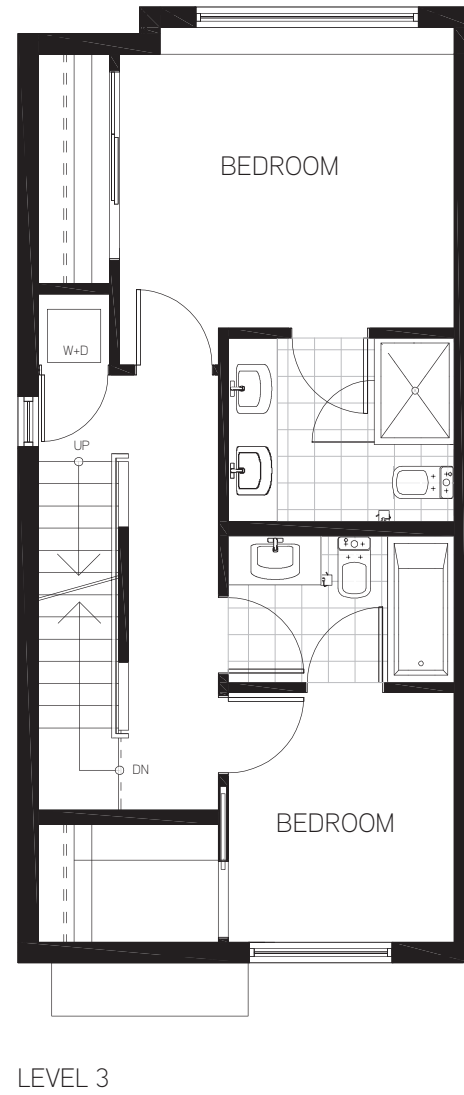

Townhome B7
2 bed 2.5 bath

interior 1,170sf
 exterior 547sf
 total 1,717sf

This is not an offering for sale. Any such offering can only be made with a disclosure statement. Prices are subject to change without notice. Artist's renderings and maps are representations only and may not be accurate. The developer reserves the right to make changes and modifications to the information contained herein without prior notice. Dimensions, sizes, specifications layout and materials are approximate only and subject to change without notice. E & O.E.

1. HYDRANGEA