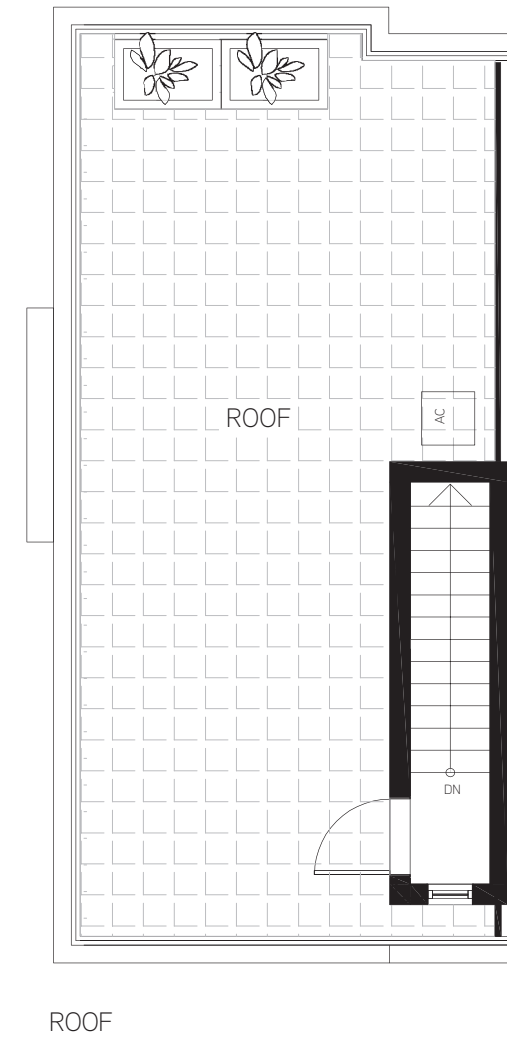

Townhome B11
2 bed 2.5 bath

interior 1,178sf
 exterior 545 sf
 total 1,723sf

This is not an offering for sale. Any such offering can only be made with a disclosure statement. Prices are subject to change without notice. Artist's renderings and maps are representations only and may not be accurate. The developer reserves the right to make changes and modifications to the information contained herein without prior notice. Dimensions, sizes, areas, specifications layout and materials are approximate only and subject to change without notice. E & O.E.