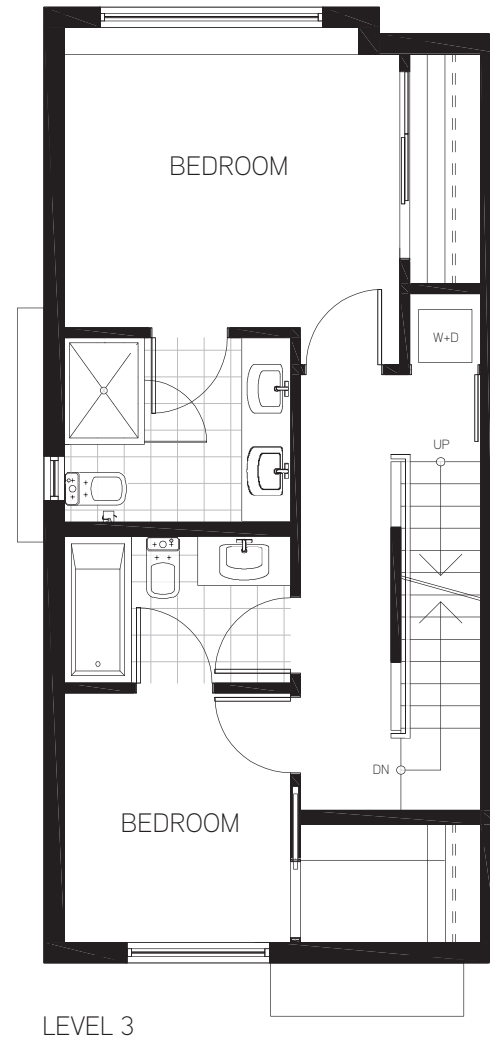

Townhome B11
2 bed 2.5 bath

interior 1,178sf
 exterior 545 sf
 total 1,723sf

This is not an offering for sale. Any such offering can only be made with a disclosure statement. Prices are subject to change without notice. Artist's renderings and maps are representations only and may not be accurate. The developer reserves the right to make changes and modifications to the information contained herein without prior notice. Dimensions, sizes, areas, specifications layout and materials are approximate only and subject to change without notice. E & O.E.

8. CHERRY BLOSSOM