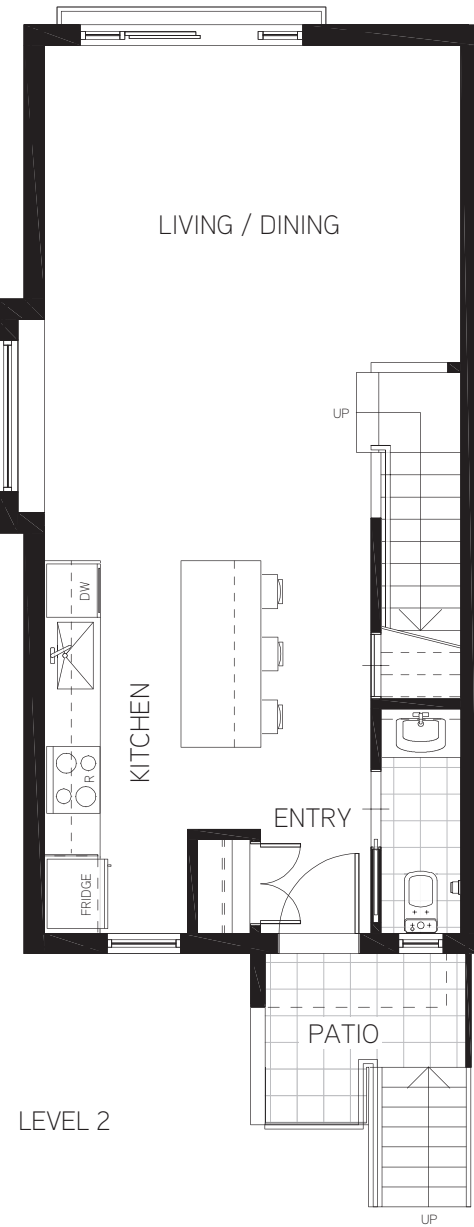

Townhome B11
2 bed 2.5 bath

interior 1,178sf
 exterior 545 sf
 total 1,723sf

This is not an offering for sale. Any such offering can only be made with a disclosure statement. Prices are subject to change without notice. Artist's renderings and maps are representations only and may not be accurate. The developer reserves the right to make changes and modifications to the information contained herein without prior notice. Dimensions, sizes, areas, specifications layout and materials are approximate only and subject to change without notice. E & O.E.

8. CHERRY BLOSSOM