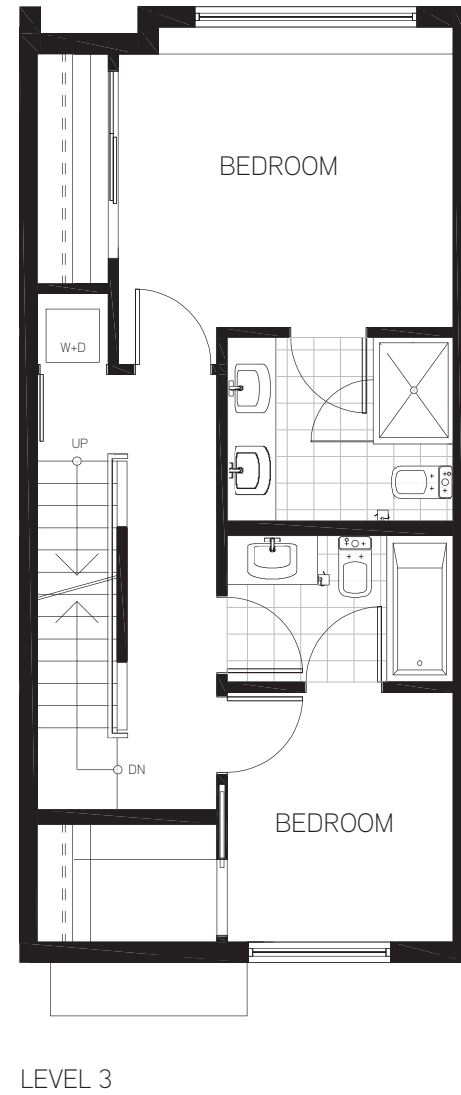

Townhome B1
2 bed 2.5 bath

interior 1,170 sf
exterior 455 sf
total 1,625 sf

3. PEONY

This is not an offering for sale. Any such offering can only be made with a disclosure statement. Prices are subject to change without notice. Artist's renderings and maps are representations only and may not be accurate. The developer reserves the right to make changes and modifications to the information contained herein without prior notice. Dimensions, sizes, specifications layout and materials are approximate only and subject to change without notice. E & O.E.