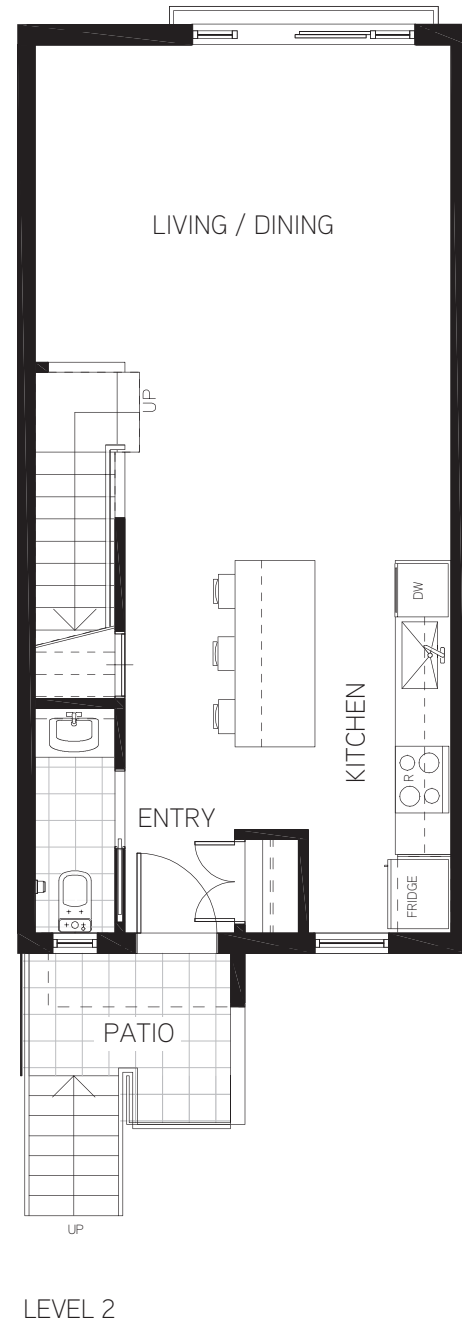

Townhome B1
2 bed 2.5 bath

interior 1,170 sf
exterior 455 sf
total 1,625 sf

3. PEONY

This is not an offering for sale. Any such offering can only be made with a disclosure statement. Prices are subject to change without notice. Artist's renderings and maps are representations only and may not be accurate. The developer reserves the right to make changes and modifications to the information contained herein without prior notice. Dimensions, sizes, specifications layout and materials are approximate only and subject to change without notice. E & O.E.