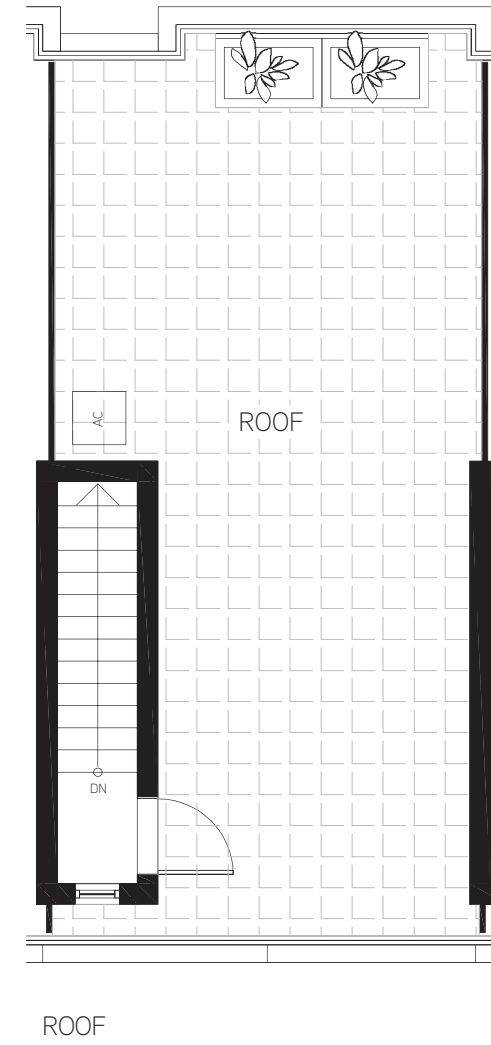

Townhome B1
2 bed 2.5 bath

interior 1,170 sf
exterior 455 sf
total 1,625 sf

3. PEONY

This is not an offering for sale. Any such offering can only be made with a disclosure statement. Prices are subject to change without notice. Artist's renderings and maps are representations only and may not be accurate. The developer reserves the right to make changes and modifications to the information contained herein without prior notice. Dimensions, sizes, specifications layout and materials are approximate only and subject to change without notice. E & O.E.