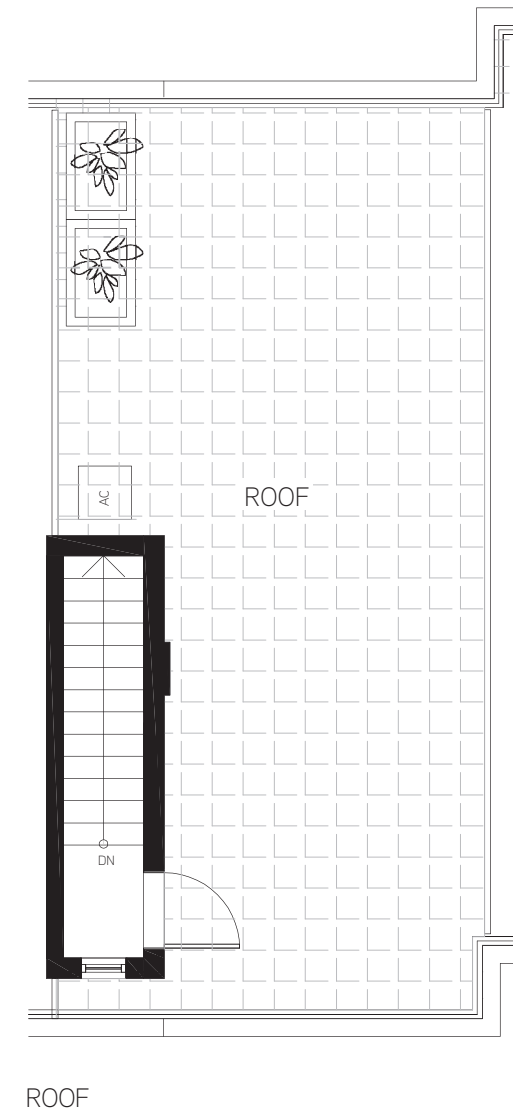

Townhome B2
2 bed 2.5 bath

interior 1,159 sf
 exterior 470 sf
 total 1,629 sf

This is not an offering for sale. Any such offering can only be made with a disclosure statement. Prices are subject to change without notice. Artist's renderings and maps are representations only and may not be accurate. The developer reserves the right to make changes and modifications to the information contained herein without prior notice. Dimensions, sizes, areas, specifications layout and materials are approximate only and subject to change without notice. E & O.E.

8. CHERRY BLOSSOM