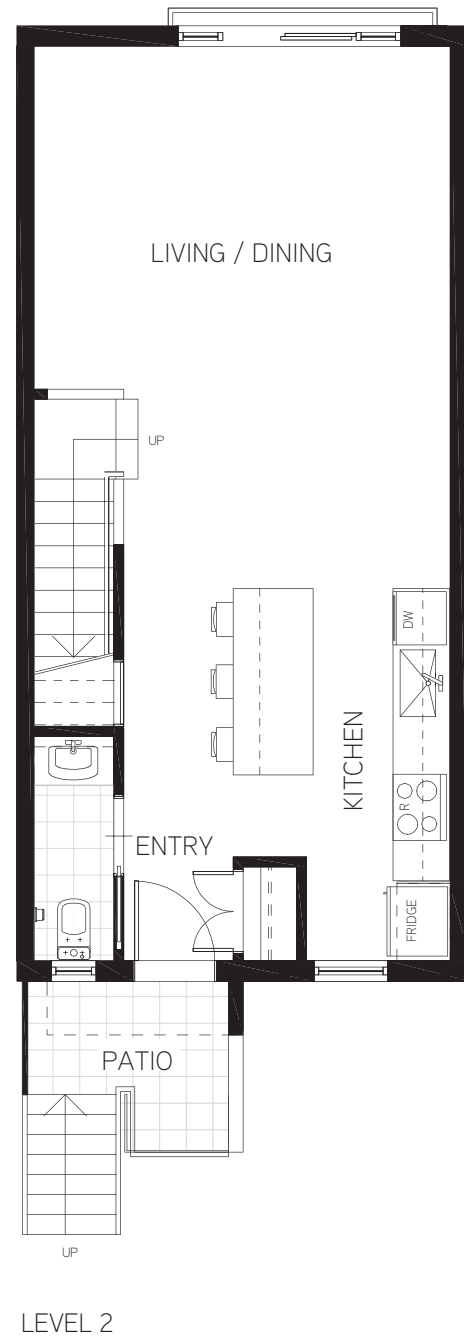

Townhome B2
2 bed 2.5 bath

interior 1,159 sf
 exterior 470 sf
 total 1,629 sf

This is not an offering for sale. Any such offering can only be made with a disclosure statement. Prices are subject to change without notice. Artist's renderings and maps are representations only and may not be accurate. The developer reserves the right to make changes and modifications to the information contained herein without prior notice. Dimensions, sizes, areas, specifications layout and materials are approximate only and subject to change without notice. E & O.E.

8. CHERRY BLOSSOM