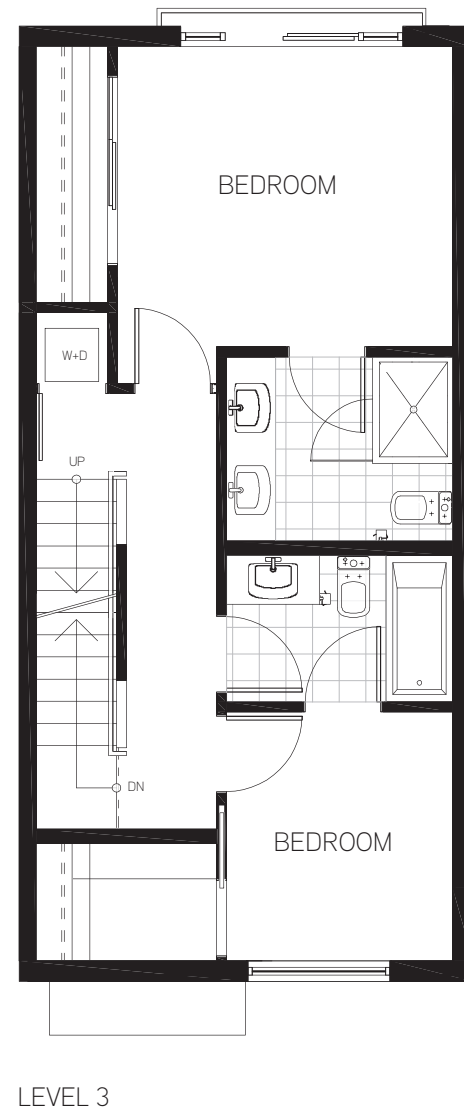

Townhome B2
2 bed 2.5 bath

interior 1,159 sf
 exterior 470 sf
 total 1,629 sf

This is not an offering for sale. Any such offering can only be made with a disclosure statement. Prices are subject to change without notice. Artist's renderings and maps are representations only and may not be accurate. The developer reserves the right to make changes and modifications to the information contained herein without prior notice. Dimensions, sizes, areas, specifications layout and materials are approximate only and subject to change without notice. E & O.E.

8. CHERRY BLOSSOM