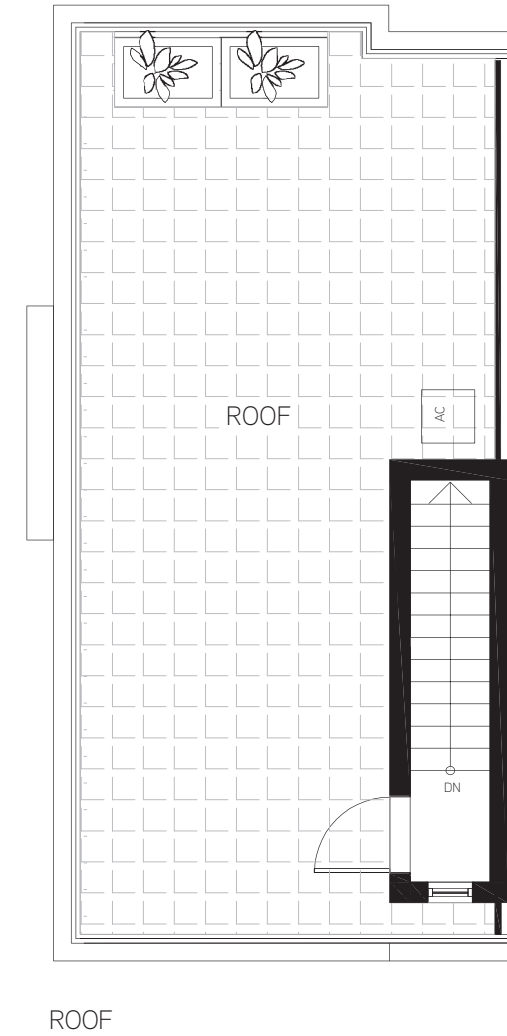

Townhome B11
2 bed 2.5 bath

interior 1,178 sf
 exterior 450 sf
 total 1,628 sf

This is not an offering for sale. Any such offering can only be made with a disclosure statement. Prices are subject to change without notice. Artist's renderings and maps are representations only and may not be accurate. The developer reserves the right to make changes and modifications to the information contained herein without prior notice. Dimensions, sizes, areas, specifications layout and materials are approximate only and subject to change without notice. E & O.E.