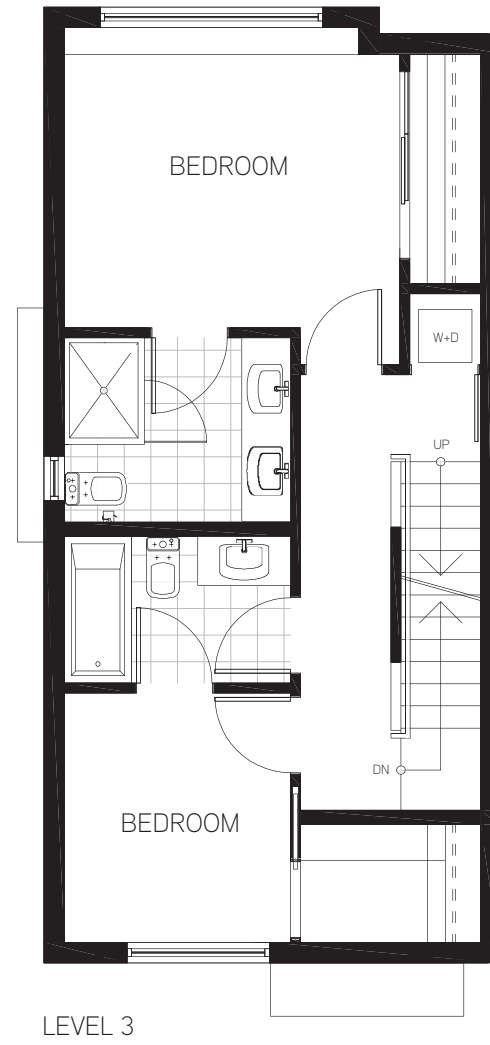

Townhome B11
2 bed 2.5 bath

interior 1,178 sf
 exterior 450 sf
 total 1,628 sf

This is not an offering for sale. Any such offering can only be made with a disclosure statement. Prices are subject to change without notice. Artist's renderings and maps are representations only and may not be accurate. The developer reserves the right to make changes and modifications to the information contained herein without prior notice. Dimensions, sizes, areas, specifications layout and materials are approximate only and subject to change without notice. E & O.E.

8. CHERRY BLOSSOM