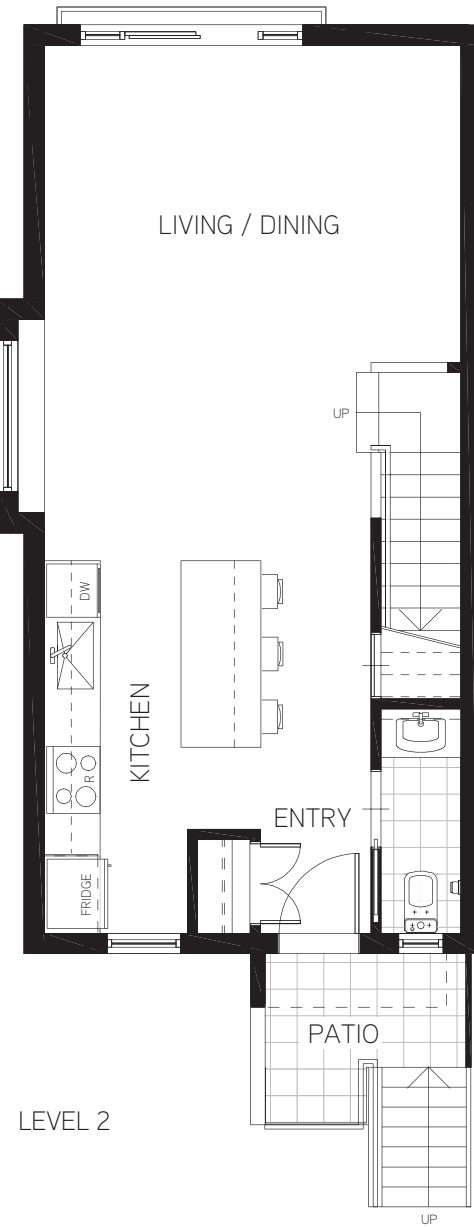

Townhome B11
2 bed 2.5 bath

interior 1,178 sf
 exterior 450 sf
 total 1,628 sf

This is not an offering for sale. Any such offering can only be made with a disclosure statement. Prices are subject to change without notice. Artist's renderings and maps are representations only and may not be accurate. The developer reserves the right to make changes and modifications to the information contained herein without prior notice. Dimensions, sizes, areas, specifications layout and materials are approximate only and subject to change without notice. E & O.E.

8. CHERRY BLOSSOM